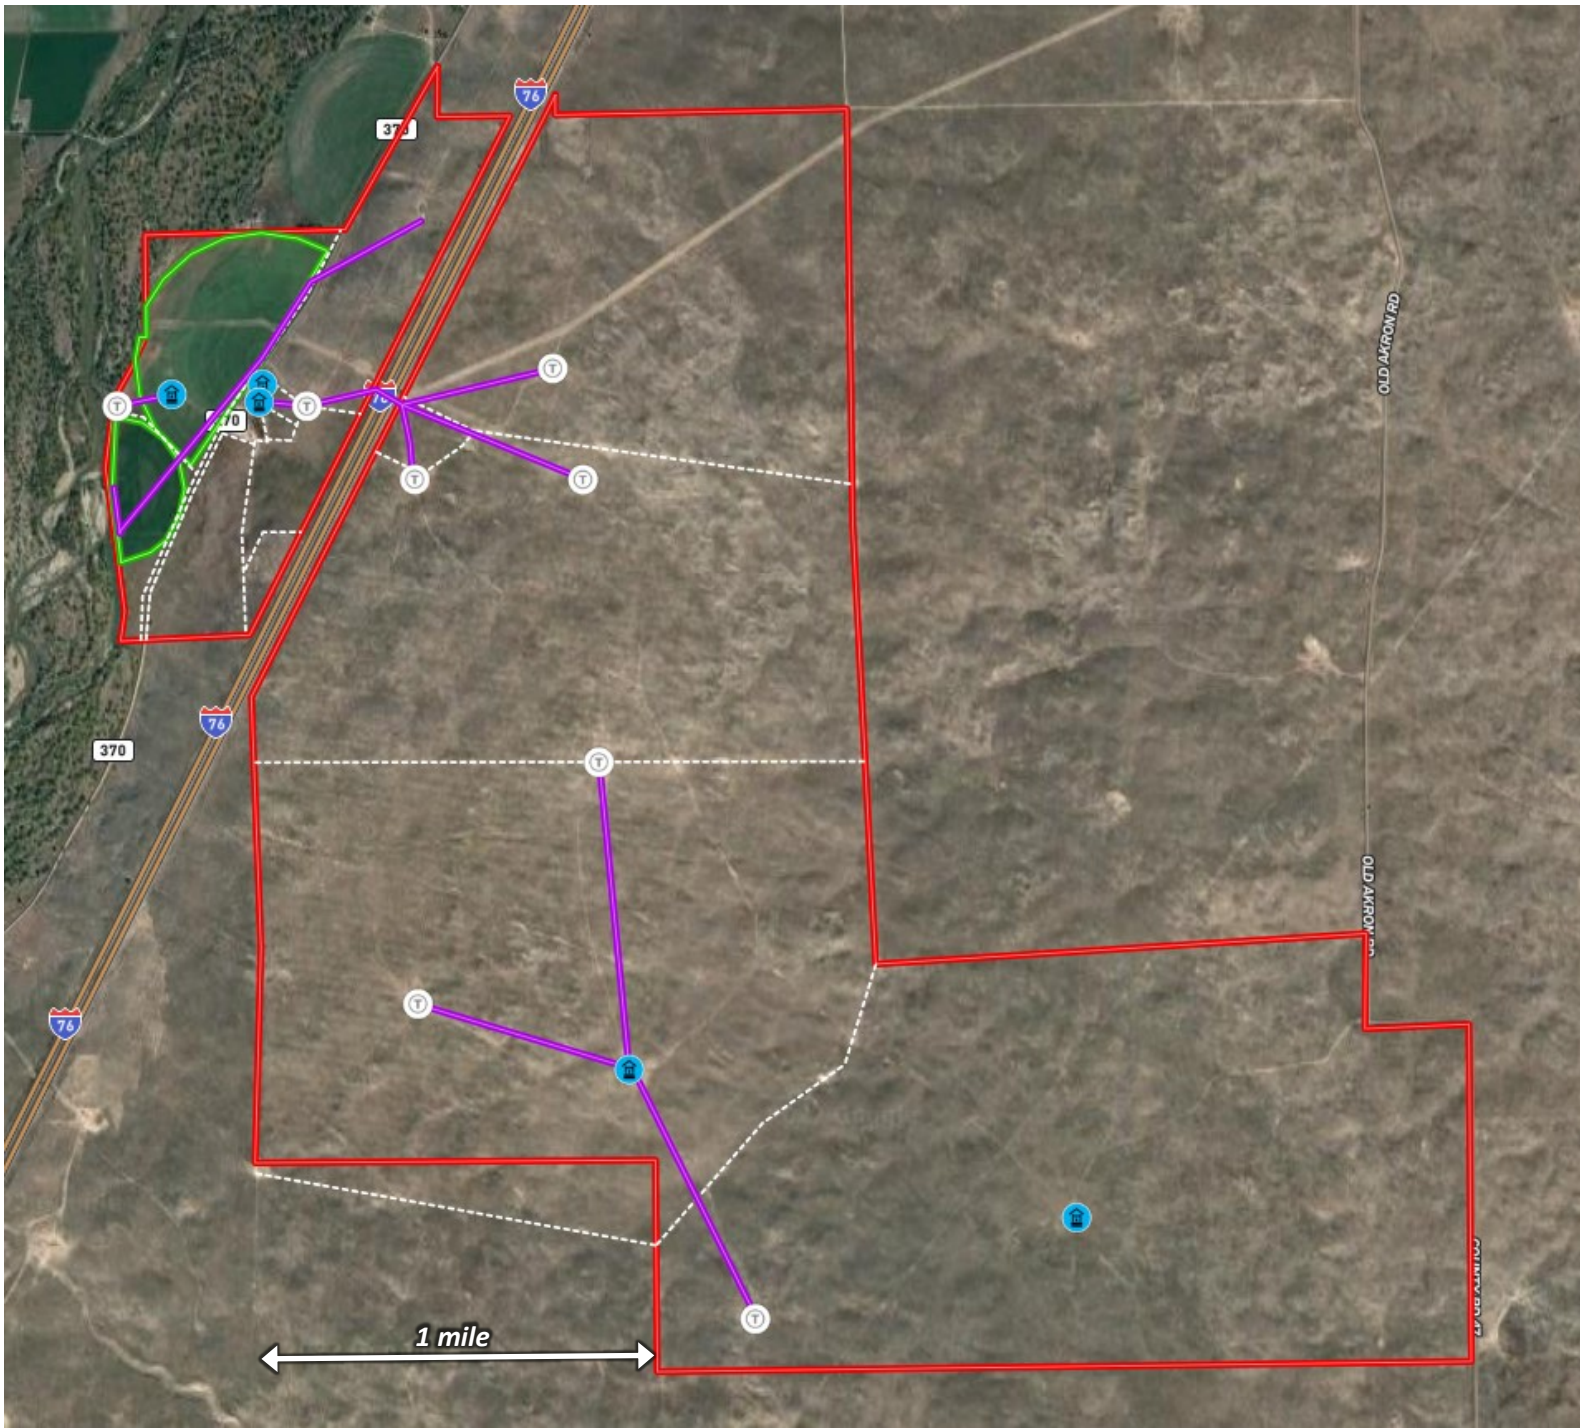

Logan County Ranch Combo—Sterling Unit (3,513± Acres)

- Pens
- Tank
- Well
- Pipeline
- Fence
- Boundary
- Pivot